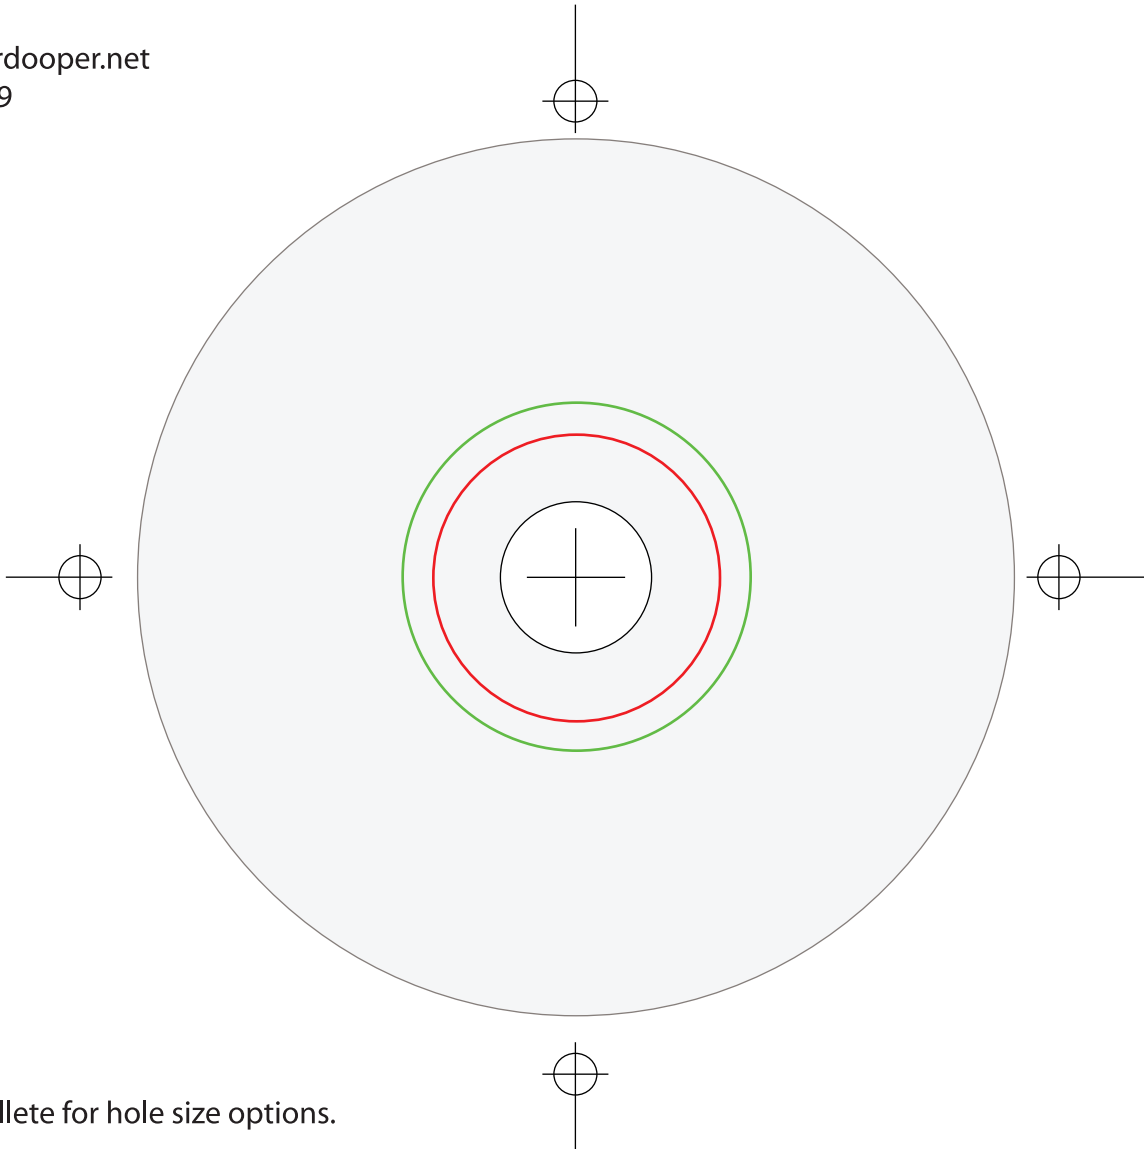

Sooper Dooper LLC
3228 Commercial Ave
Madison, WI 53714

info@sooperdooper.net
608.256.8009

See Layer palette for hole size options.

Spec A

Up to the mirror band

**Also use for monochrome thermal print on silver

Spec B

Over the mirror band up to the clear hub

spec c -- center flush